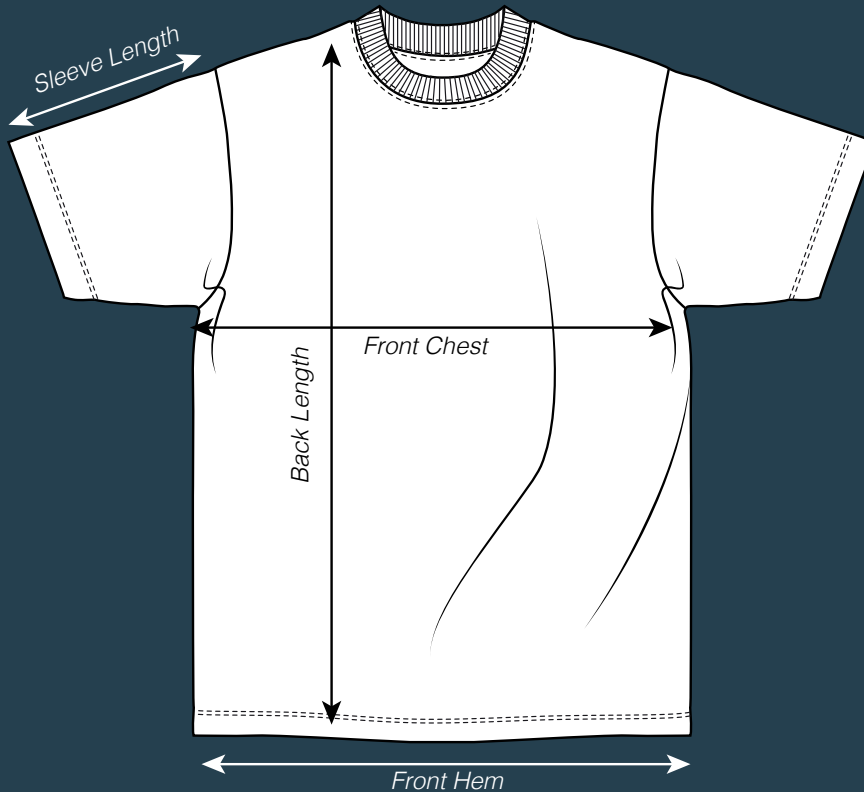

T SHIRT

Sizing Chart

Centimeters

	XS	S	M	L	XL	2XL	3XL	4XL
Front Chest: The width of the chest measured flat from the front	50.5	52.5	54.5	56.5	58.5	60.5	62.5	64.5
Back Length: The length of the back measured flat from the highest point of the shoulder to the hem	68	70	72	74	76	78	80	82
Sleeve Length: The length of the sleeve measured flat from the top of the sleeve to the hem	19	20	21	22	23	24	25	26

Inches

	XS	S	M	L	XL	2XL	3XL	4XL
Front Chest: The width of the chest measured flat from the front	20	20.7	21.5	22.2	23.0	23.8	24.6	25.4
Back Length: The length of the back measured flat from the highest point of the shoulder to the hem	26.8	27.6	28.3	29	30	30.7	31.5	32.3
Sleeve Length: The length of the sleeve measured flat from the top of the sleeve to the hem	7.5	7.9	8.3	8.7	9.1	9.4	9.8	10.2